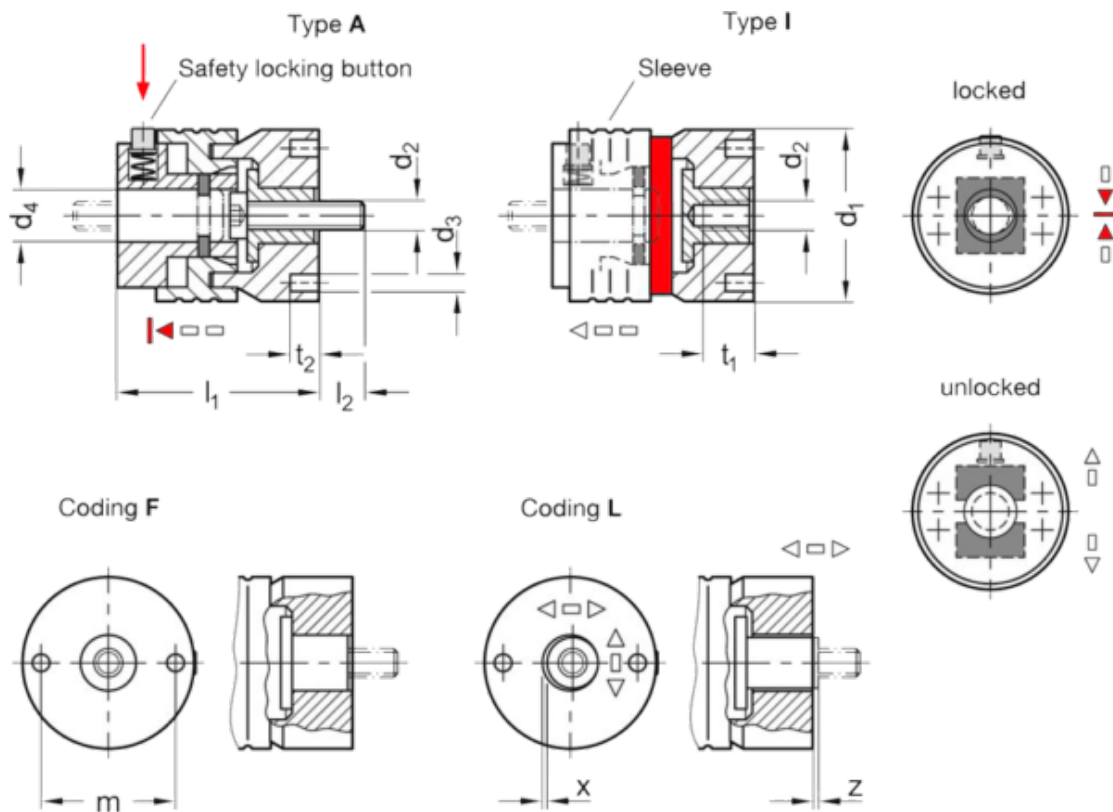

Data Sheet

Article number: 2010502NM10ILASS
 Description: E+G Quick release coupling
 GN 1050-2N-M10-I-L-ASS

Measures

D1 = 53	T2 = 10
D2 = M 10	Weight = 404
D3 = 6	X = 0.75
D4 = 18.5	Z = 0.4
L1 = 70.1	
L2 = 40	
M = 18	
Size = 2N	